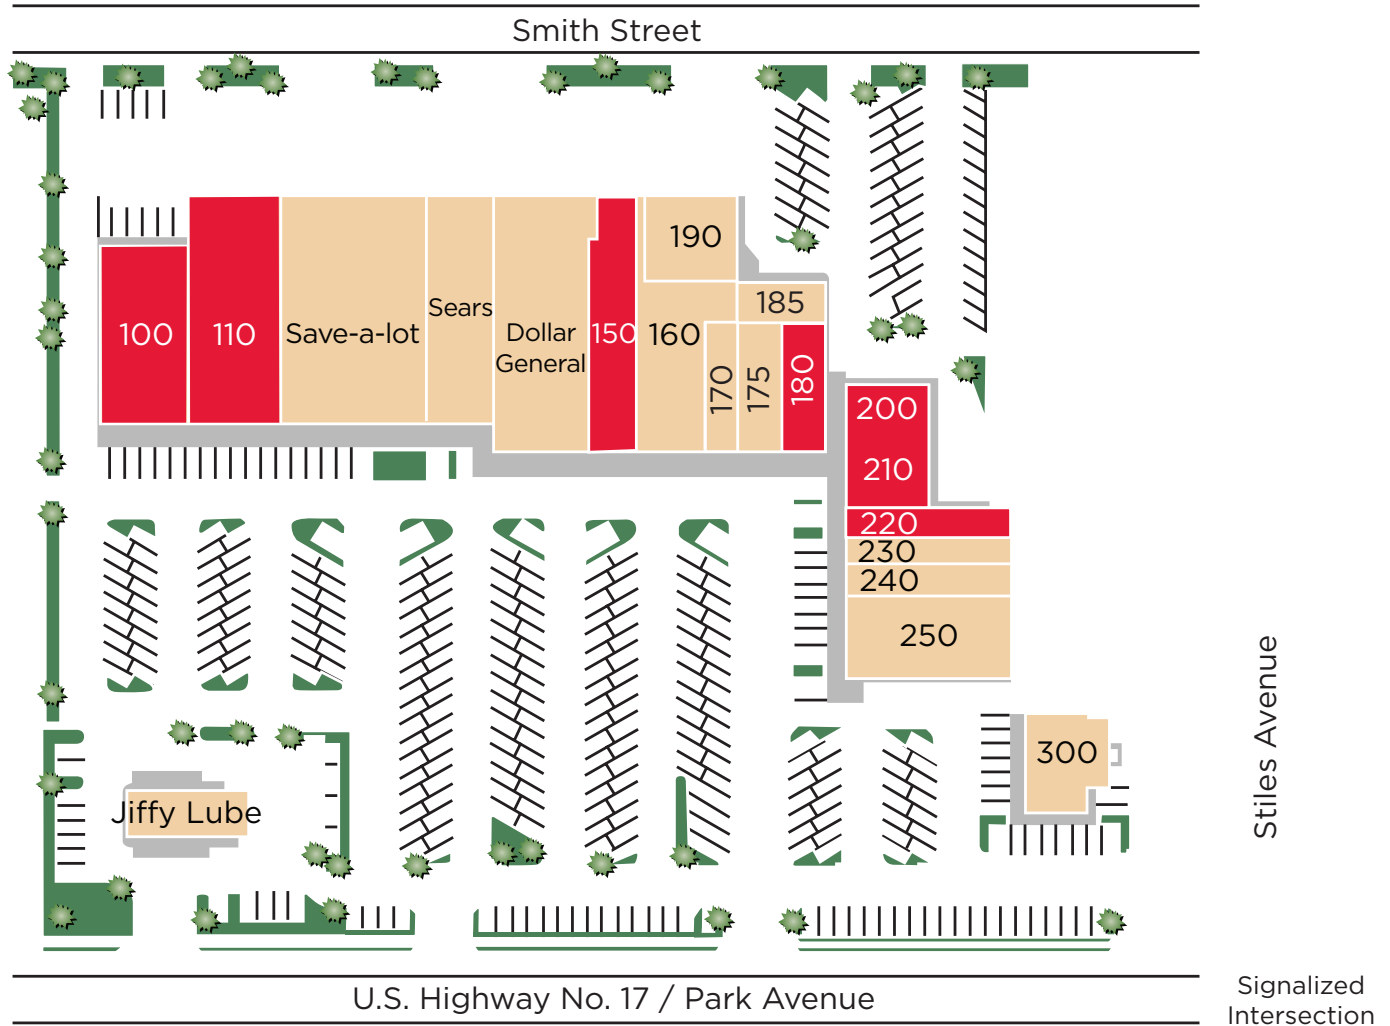

Park Central Plaza Orange Park, Florida

Unit #	Tenant	SF
100	Available	6,232
110	Available	8,848
120	Save-a-lot	13,688
130	Sears Parts & Service	7,841
140	Dollar General	8,550
150	Available	4,235
160	County Tax Collector	4,374
170	County Tax Collector	1,500
175	IMA Insurance	1,868
180	Available	1,790

Unit #	Tenant	SF
185	Bace Services, Inc.	1,164
190	NE Florida Safety	3,340
200	Available	1,656
210	Available	1,936
220	Available	965
230	Welcome Home Care	2,297
240	County Clerk of Court	3,388
250	Panache Day Spa	4,608
300	St. John's Seafood	2,700
900	Jiffy Lube Center	2,697