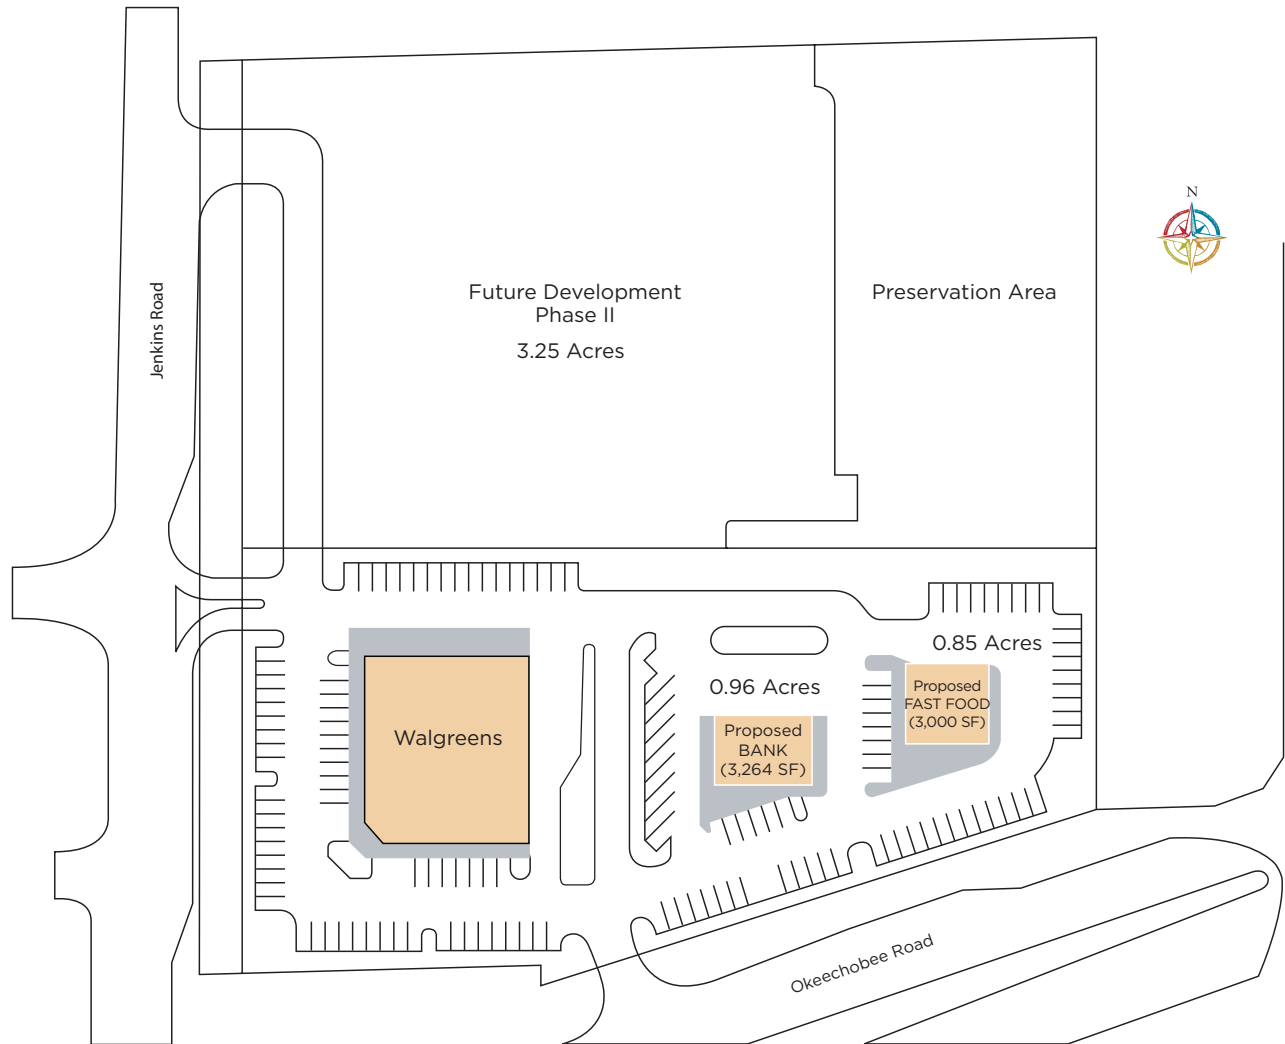

## Okeechobee Crossing Fort Pierce, Florida

Unit #	Tenant	SF
110	Proposed BANK	3,264
120	Proposed FAST FOOD	3,000