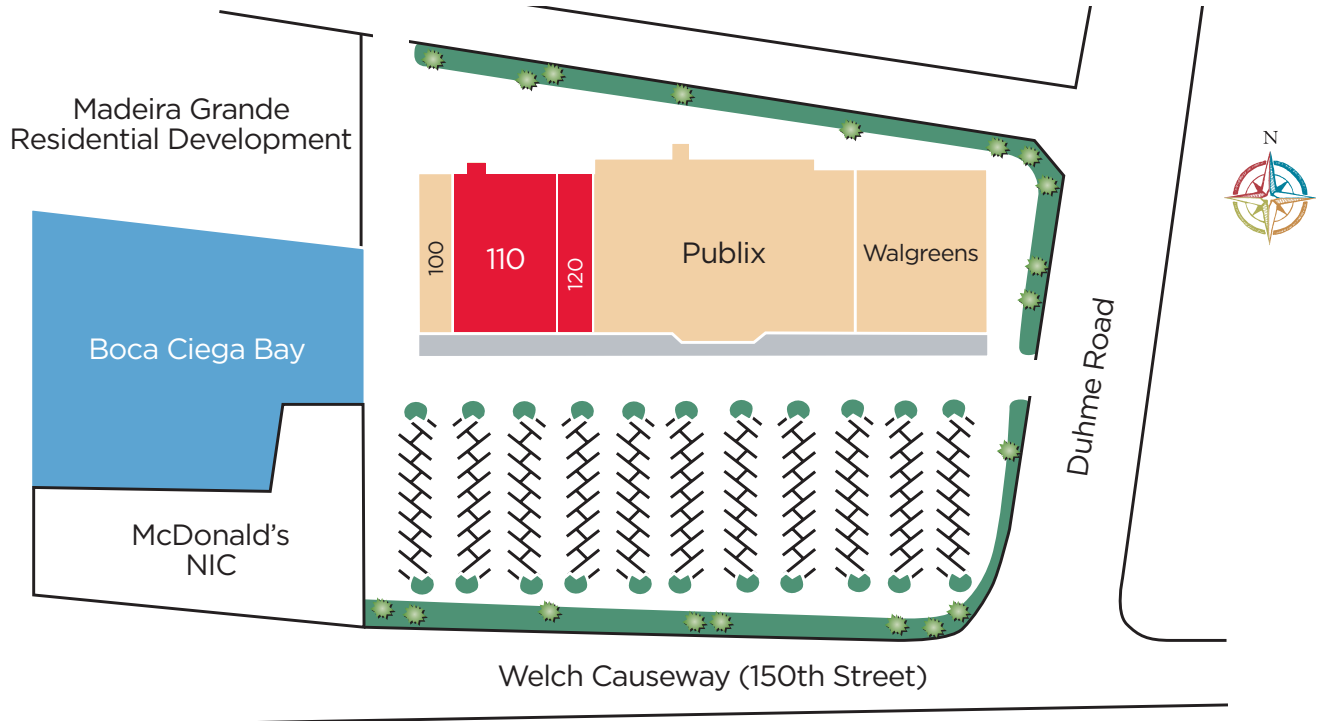

# Madeira Shopping Center Madeira Beach, Florida

Unit #	Tenant	SF
100	Sign of the Dolphin	5,250
110	Available	15,000
120	Available	3,750
130	Publix	39,667
150	Walgreens	16,500